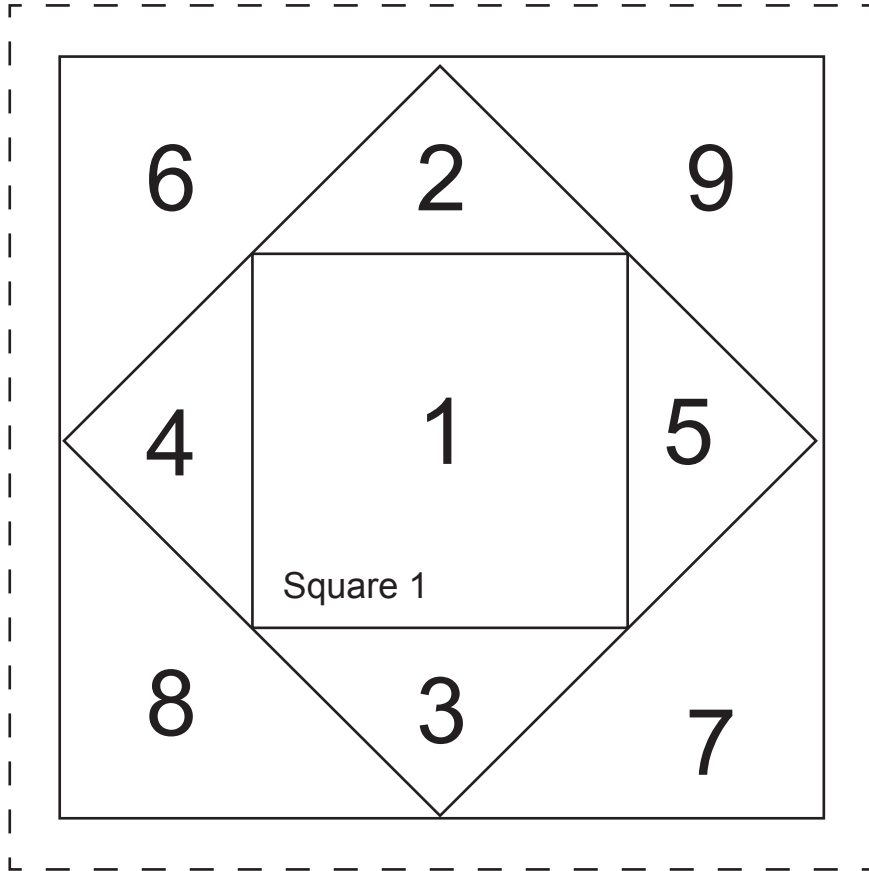

# Cutting Guide

2" x 3.75" rectangles

Riley White

3.5" squares

4.25" squares

2" x 2.75" rectangles

Simply Happy Vine Blue

4" strips

Simply Happy Text Blue

2.5" squares

1.75 strips

7.5" angled edge

45 degree angles

Printing at 100% scale will give you a one inch square.

Printing at 100% scale will give you a one inch square.