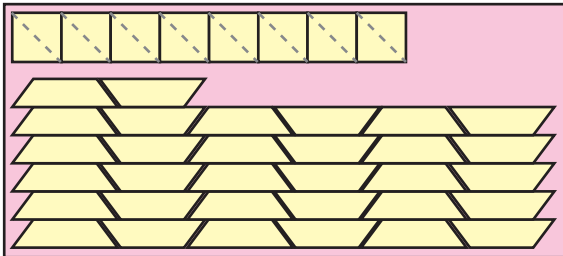

# Cutting Guide

## Pretty Pansy Quilted Wall Hanging

Honeycomb Light Pink

3.5" squares

4.25" squares

Simply Happy Stripe Pink

3.5" squares

7.5" rectangles

Small Gingham Green

2" x 3.75" rectangles

Riley White

3.5" squares

4.25" squares

2" x 2.75" rectangles

Simply Happy Vine Blue

4" strips

Simply Happy Text Blue

2.5" squares

1.75 strips

7.5" angled edge

45 degree angles

Printing at 100% scale will give you a one inch square.

Printing at 100% scale will give you a one inch square.