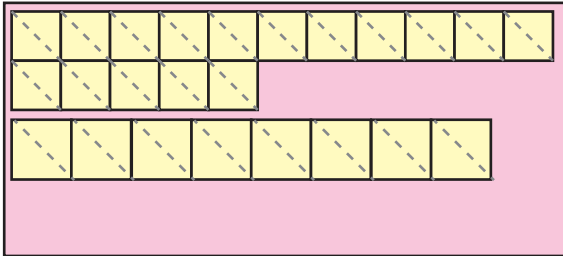

# Cutting Guide

## Pretty Pansy Quilted Wall Hanging

Honeycomb Light Pink

3.5" squares

4.25" squares

Simply Happy Stripe Pink

3.5" squares

7.5" rectangles

Small Gingham Green

2" x 3.75" rectangles

Riley White

3.5" squares

4.25" squares

2" x 2.75" rectangles

Simply Happy Vine Blue

4" strips

Simply Happy Text Blue

2.5" squares

1.75 strips

7.5" angled edge

45 degree angles

Printing at 100% scale will give you a one inch square.

Printing at 100% scale will give you a one inch square.