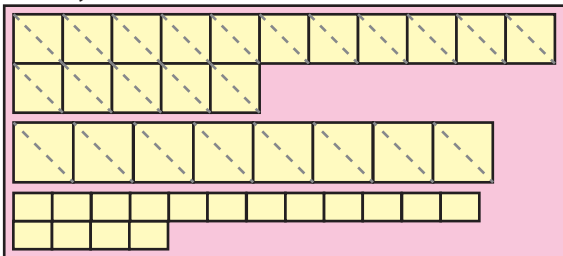

## Pretty Pansy Quilted Wall Hanging

Honeycomb Light Pink

3.5" squares

4.25" squares

Simply Happy Stripe Pink

3.5" squares

7.5" rectangles

Small Gingham Green

2" x 3.75" rectangles

Riley White

3.5" squares

4.25" squares

2" x 2.75" rectangles

Simply Happy Vine Blue

4" strips

Simply Happy Text Blue

2.5" squares

1.75 strips

7.5" angled edge

45 degree angles

Printing at 100% scale will give you a one inch square.

Printing at 100% scale will give you a one inch square.