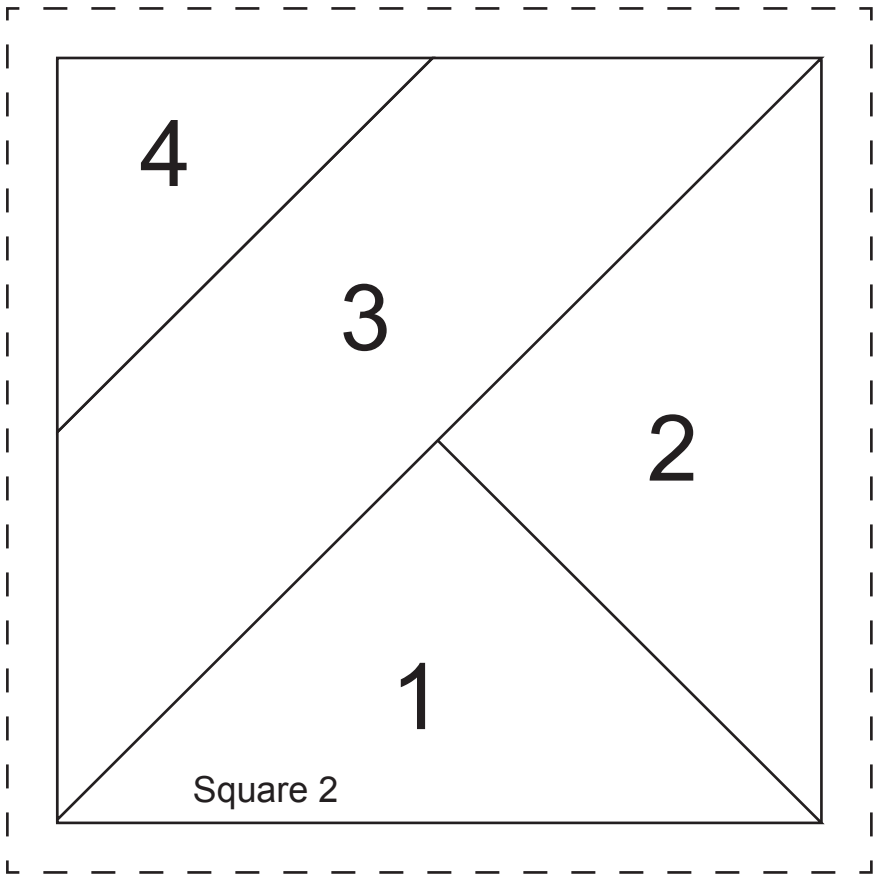

## Pretty Pansy Quilted Wall Hanging

Honeycomb Light Pink

3.5" squares

4.25" squares

Simply Happy Stripe Pink

3.5" squares

7.5" rectangles

Small Gingham Green

2" x 3.75" rectangles

Riley White

3.5" squares

4.25" squares

2" x 2.75" rectangles

Simply Happy Vine Blue

4" strips

Simply Happy Text Blue

2.5" squares

1.75 strips

7.5" angled edge

45 degree angles

Printing at 100% scale will give you a one inch square.

Printing at 100% scale will give you a one inch square.