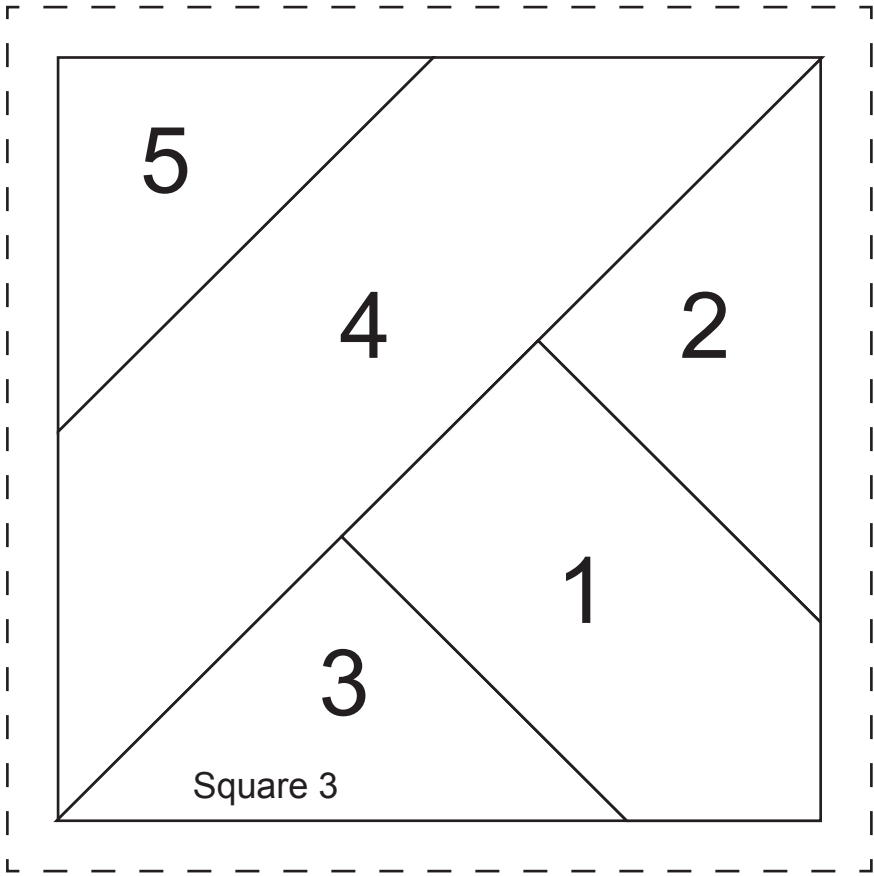

## Pretty Pansy Quilted Wall Hanging

Honeycomb Light Pink

3.5" squares

4.25" squares

Simply Happy Stripe Pink

3.5" squares

7.5" rectangles

Small Gingham Green

2" x 3.75" rectangles

Riley White

3.5" squares

4.25" squares

2" x 2.75" rectangles

Simply Happy Vine Blue

4" strips

Simply Happy Text Blue

2.5" squares

1.75 strips

7.5" angled edge

45 degree angles

Printing at 100% scale will give you a one inch square.

Printing at 100% scale will give you a one inch square.